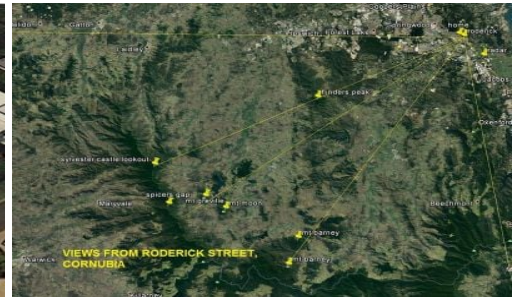

SOLD

131-133 Roderick Street, Cornubia

When words are simply not enough, welcome to 131-133 Roderick Drive Cornubia - a place where you will truly experience what it feels like to live *Life at the Top*! Situated at the highest peak of an exclusive pocket of Cornubia, the views from this elevated block are simply breathtaking. Truly a spectacular vantage point, the vista encompasses Brisbane's West through to the Gold Coast Hinterland and Moreton Bay. Dusk is even more dramatic, as you gaze at the 'stop-you-in-your-tracks' sunset. And if the panoramic outlook alone wasn't enough, the rear of the block enjoys the most sublime bushland backdrop. Heavenly!