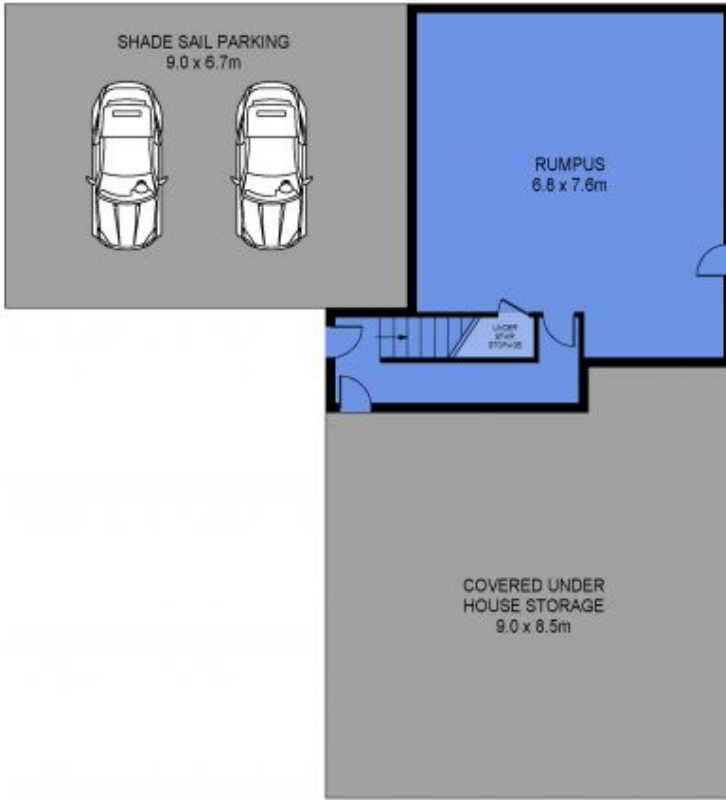

INT : 184m²
EXT : 162m²

25 Tahan Crescent, Tanah Merah