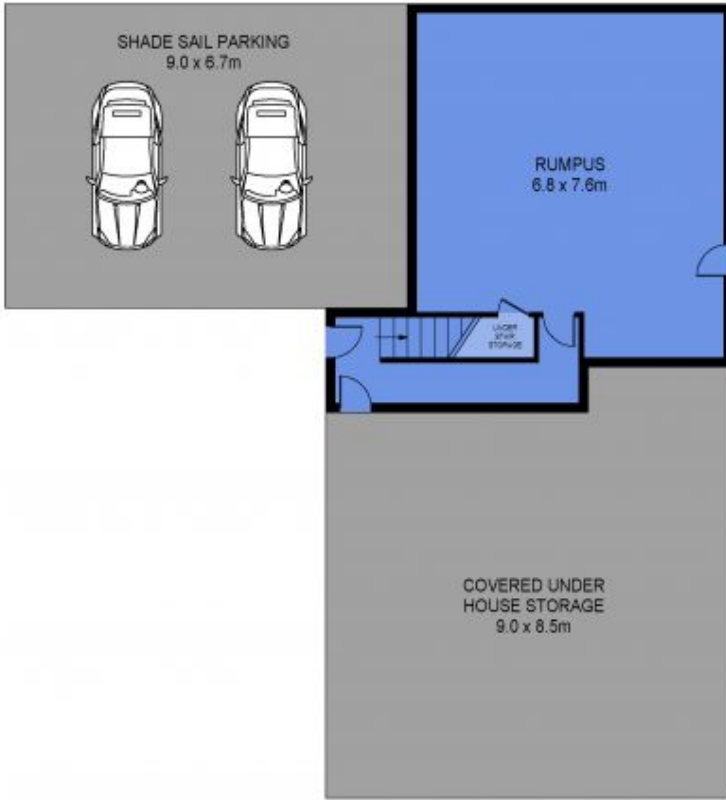

LOWER LEVEL